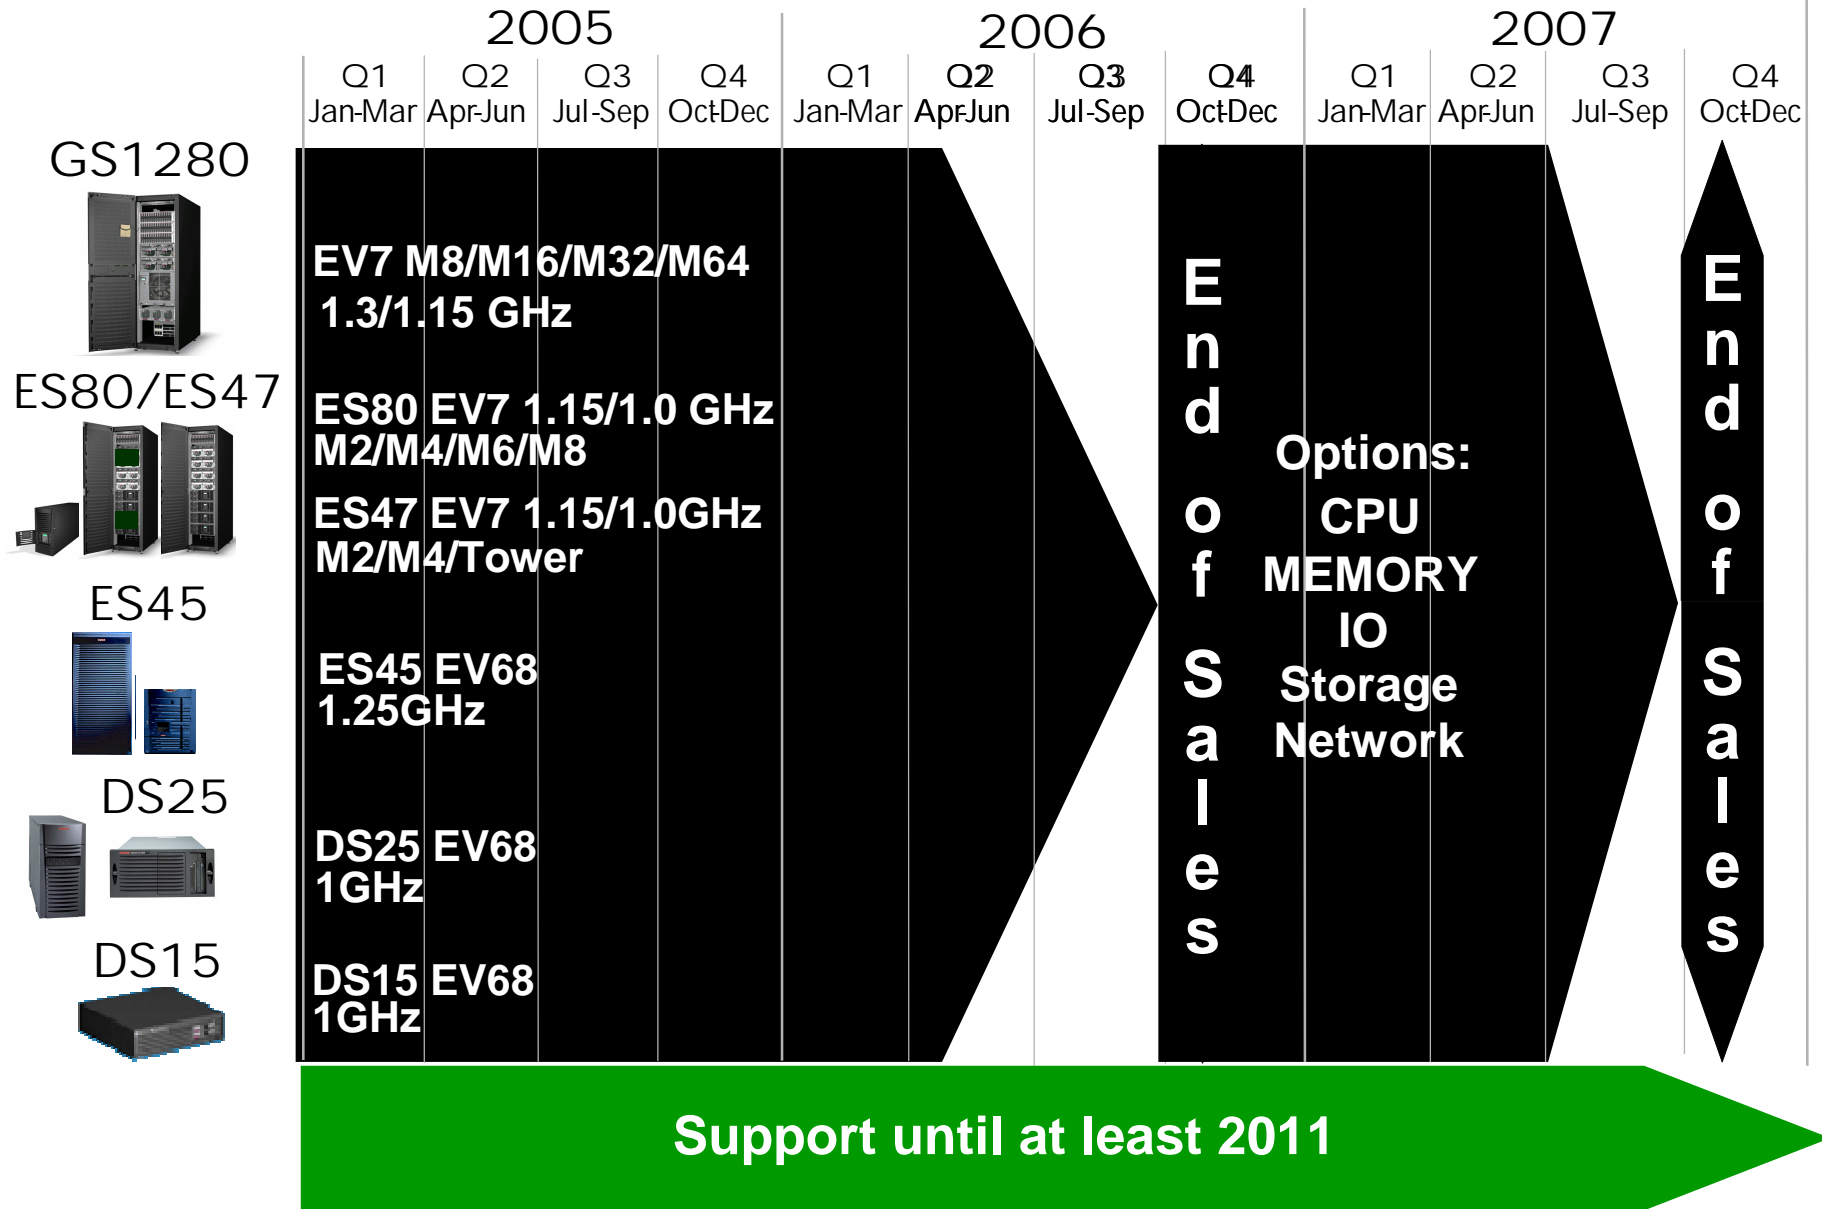

AlphaServer Roadmap slides

HP AlphaServer Evolution

Sales until 2006, with support at least until 2011

Subject to change without notice

HP AlphaServer Roadmap

i n v e n t